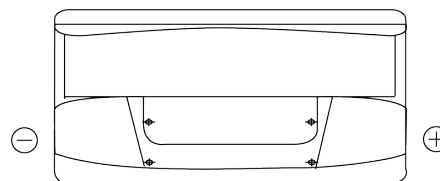

Product overview

Batteries for Cars

Standard FC900

Part number	FC900
Technology	Flooded
EAN/GTIN	3661024044837
Voltage	12 V
Capacity	90 Ah
CCA	720 A
Length	353 mm
Width	175 mm
Height	190 mm
Box size	L05
Polarity	ETN 0
Terminal Type	EN taper post
Hold Down	B13
Weights (subject of variation)	20.50 kg

Polarity

Terminal Type

Positive Terminal

Negative Terminal

Hold Down

Design, features and specifications are subject to change without notice. We disclaim any representation or warranty, express or implied, concerning the data or recommendations, and in no event shall be liable for any loss or damage claimed to have arisen as a result. Some products may not be available in your local market.