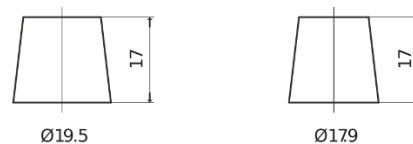

**Product overview**

Batteries for Marine and Leisure

**Start EN800**

Part number	EN800
Technology	Flooded
EAN/GTIN	3661024036351
Voltage	12 V
Capacity	90 Ah
CCA	720 A
MCA	800
Length	353 mm
Width	175 mm
Height	190 mm
Box size	L05
Polarity	ETN 0
Terminal Type	EN taper post
Hold Down	B13
Weights (subject of variation)	20.50 kg

**Polarity**

**Terminal Type**

Positive Terminal

Negative Terminal

**Hold Down**

Design, features and specifications are subject to change without notice. We disclaim any representation or warranty, express or implied, concerning the data or recommendations, and in no event shall be liable for any loss or damage claimed to have arisen as a result. Some products may not be available in your local market.