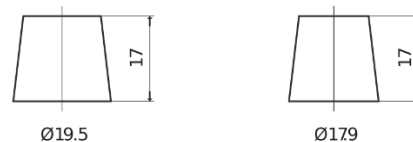

Product overview

Batteries for Cars

Premium EA900

Part number	EA900
Technology	Flooded
EAN/GTIN	3661024036450
Voltage	12 V
Capacity	90 Ah
CCA	720 A
Length	315 mm
Width	175 mm
Height	190 mm
Box size	L04
Polarity	ETN 0
Terminal Type	EN taper post
Hold Down	B13
Weights (subject of variation)	19.70 kg

Polarity

Terminal Type

Positive Terminal

Negative Terminal

Hold Down

Design, features and specifications are subject to change without notice. We disclaim any representation or warranty, express or implied, concerning the data or recommendations, and in no event shall be liable for any loss or damage claimed to have arisen as a result. Some products may not be available in your local market.