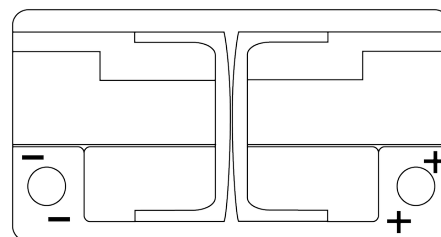

Product overview

Batteries for Cars

Premium EA900

Part number	EA900
Technology	Flooded
EAN/GTIN	3661024036450
Voltage	12 V
Capacity	90 Ah
CCA	720 A
Length	315 mm
Width	175 mm
Height	190 mm
Box size	L04
Polarity	ETN 0
Terminal Type	EN taper post
Hold Down	B13
Weights (subject of variation)	19.70 kg

Polarity

Terminal Type

Positive Terminal

Negative Terminal

Hold Down

Design, features and specifications are subject to change without notice. We disclaim any representation or warranty, express or implied, concerning the data or recommendations, and in no event shall be liable for any loss or damage claimed to have arisen as a result. Some products may not be available in your local market.