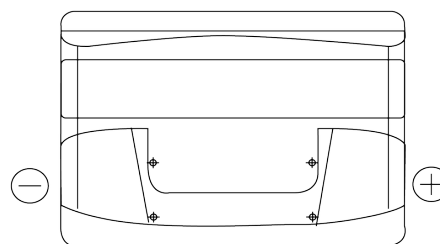

Product overview

Batteries for Cars

Formula FB800

Part number	FB800
Technology	Flooded
EAN/GTIN	3661024046244
Voltage	12 V
Capacity	80 Ah
CCA	640 A
Length	315 mm
Width	175 mm
Height	190 mm
Box size	L04
Polarity	ETN 0
Terminal Type	EN taper post
Hold Down	B13
Weights (subject of variation)	19.00 kg

Polarity

Terminal Type

Positive Terminal

Negative Terminal

Hold Down

Design, features and specifications are subject to change without notice. We disclaim any representation or warranty, express or implied, concerning the data or recommendations, and in no event shall be liable for any loss or damage claimed to have arisen as a result. Some products may not be available in your local market.