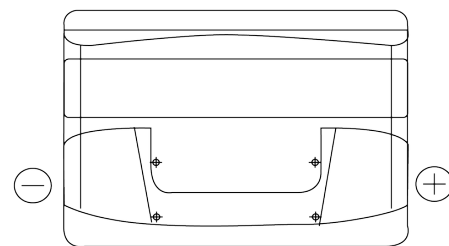

Product overview

Batteries for Cars

Excell EB800

Part number	EB800
Technology	Flooded
EAN/GTIN	3661024036443
Voltage	12 V
Capacity	80 Ah
CCA	640 A
Length	315 mm
Width	175 mm
Height	190 mm
Box size	L04
Polarity	ETN 0
Terminal Type	EN taper post
Hold Down	B13
Weights (subject of variation)	19.00 kg

Polarity

Terminal Type

Positive Terminal

Negative Terminal

Hold Down

Design, features and specifications are subject to change without notice. We disclaim any representation or warranty, express or implied, concerning the data or recommendations, and in no event shall be liable for any loss or damage claimed to have arisen as a result. Some products may not be available in your local market.