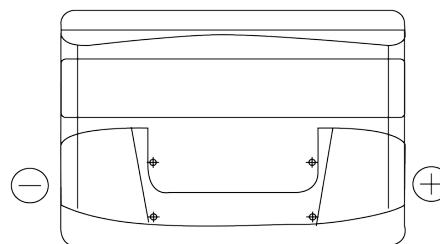

**Product overview**

Batteries for Cars

**Power DB800**

Part number	DB800
Technology	Flooded
EAN/GTIN	3661024026246
Voltage	12 V
Capacity	80 Ah
CCA	640 A
Length	315 mm
Width	175 mm
Height	190 mm
Box size	L04
Polarity	ETN 0
Terminal Type	EN taper post
Hold Down	B13
Weights (subject of variation)	19.00 kg

**Polarity**

**Terminal Type**

Positive Terminal

Negative Terminal

**Hold Down**

Design, features and specifications are subject to change without notice. We disclaim any representation or warranty, express or implied, concerning the data or recommendations, and in no event shall be liable for any loss or damage claimed to have arisen as a result. Some products may not be available in your local market.