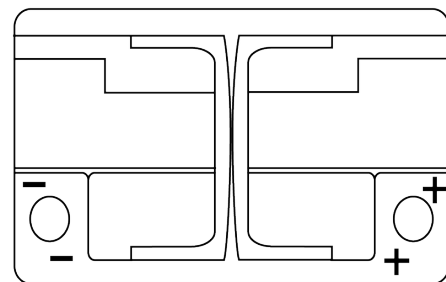

**Product overview**

Batteries for Marine and Leisure

**Dual AGM EP600**

Part number	EP600
Technology	AGM
EAN/GTIN	3661024036528
Voltage	12 V
Capacity	70 Ah
CCA	760 A
Watt hour	600 Wh
Length	278 mm
Width	175 mm
Height	190 mm
Box size	L03
Polarity	ETN 0
Terminal Type	EN taper post
Hold Down	B13
Weights (subject of variation)	20.60 kg

**Polarity**

**Terminal Type**

Positive Terminal

Negative Terminal

**Hold Down**

Design, features and specifications are subject to change without notice. We disclaim any representation or warranty, express or implied, concerning the data or recommendations, and in no event shall be liable for any loss or damage claimed to have arisen as a result. Some products may not be available in your local market.