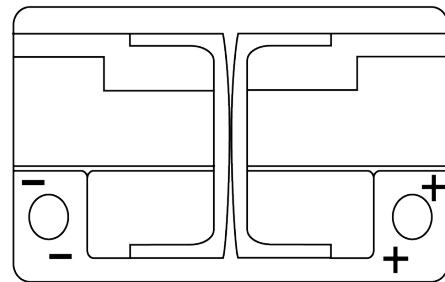

Product overview

Batteries for Cars

AGM EK720

Part number	EK720
Technology	AGM
EAN/GTIN	3661024037907
Voltage	12 V
Capacity	72 Ah
CCA	760 A
Length	278 mm
Width	175 mm
Height	190 mm
Box size	L03
Polarity	ETN 0
Terminal Type	EN taper post
Hold Down	B13
Weights (subject of variation)	20.60 kg

Polarity

Terminal Type

Positive Terminal

Negative Terminal

Hold Down

Design, features and specifications are subject to change without notice. We disclaim any representation or warranty, express or implied, concerning the data or recommendations, and in no event shall be liable for any loss or damage claimed to have arisen as a result. Some products may not be available in your local market.