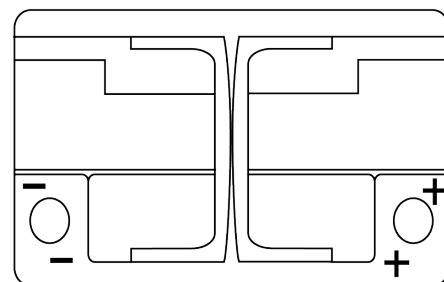

**Product overview**

Batteries for Cars

**AGM EK700**

Part number	EK700
Technology	AGM
EAN/GTIN	3661024035712
Voltage	12 V
Capacity	70 Ah
CCA	760 A
Length	278 mm
Width	175 mm
Height	190 mm
Box size	L03
Polarity	ETN 0
Terminal Type	EN taper post
Hold Down	B13
Weights (subject of variation)	20.60 kg

**Polarity**

**Terminal Type**

Positive Terminal

Negative Terminal

**Hold Down**

Design, features and specifications are subject to change without notice. We disclaim any representation or warranty, express or implied, concerning the data or recommendations, and in no event shall be liable for any loss or damage claimed to have arisen as a result. Some products may not be available in your local market.