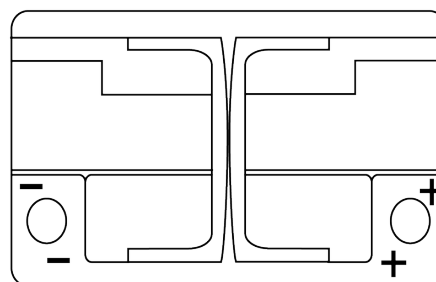

Product overview

Batteries for Cars

AGM EK700

Part number	EK700
Technology	AGM
EAN/GTIN	3661024035712
Voltage	12 V
Capacity	70 Ah
CCA	760 A
Length	278 mm
Width	175 mm
Height	190 mm
Box size	L03
Polarity	ETN 0
Terminal Type	EN taper post
Hold Down	B13
Weights (subject of variation)	20.60 kg

Polarity

Terminal Type

Positive Terminal

Negative Terminal

Hold Down

Design, features and specifications are subject to change without notice. We disclaim any representation or warranty, express or implied, concerning the data or recommendations, and in no event shall be liable for any loss or damage claimed to have arisen as a result. Some products may not be available in your local market.