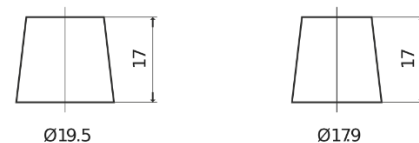

**Product overview**

Batteries for Cars

**AGM EK700**

Part number	EK700
Technology	AGM
EAN/GTIN	3661024035712
Voltage	12 V
Capacity	70 Ah
CCA	760 A
Length	278 mm
Width	175 mm
Height	190 mm
Box size	L03
Polarity	ETN 0
Terminal Type	EN taper post
Hold Down	B13
Weights (subject of variation)	20.60 kg

**Polarity**

**Terminal Type**

Positive Terminal

Negative Terminal

**Hold Down**

Design, features and specifications are subject to change without notice. We disclaim any representation or warranty, express or implied, concerning the data or recommendations, and in no event shall be liable for any loss or damage claimed to have arisen as a result. Some products may not be available in your local market.