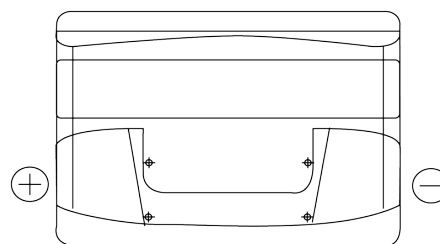

Product overview

Batteries for Cars

Formula FB741

| | |
|--------------------------------|---------------|
| Part number | FB741 |
| Technology | Flooded |
| EAN/GTIN | 3661024044561 |
| Voltage | 12 V |
| Capacity | 74 Ah |
| CCA | 680 A |
| Length | 278 mm |
| Width | 175 mm |
| Height | 190 mm |
| Box size | L03 |
| Polarity | ETN 1 |
| Terminal Type | EN taper post |
| Hold Down | B13 |
| Weights (subject of variation) | 16.60 kg |

Polarity

Terminal Type

Positive Terminal

Negative Terminal

Hold Down

Design, features and specifications are subject to change without notice. We disclaim any representation or warranty, express or implied, concerning the data or recommendations, and in no event shall be liable for any loss or damage claimed to have arisen as a result. Some products may not be available in your local market.