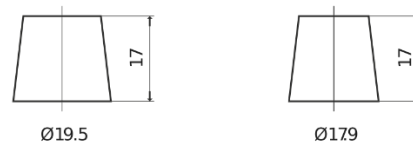

Product overview

Batteries for Cars

Formula FB741

Part number	FB741
Technology	Flooded
EAN/GTIN	3661024044561
Voltage	12 V
Capacity	74 Ah
CCA	680 A
Length	278 mm
Width	175 mm
Height	190 mm
Box size	L03
Polarity	ETN 1
Terminal Type	EN taper post
Hold Down	B13
Weights (subject of variation)	16.60 kg

Polarity

Terminal Type

Positive Terminal

Negative Terminal

Hold Down

Design, features and specifications are subject to change without notice. We disclaim any representation or warranty, express or implied, concerning the data or recommendations, and in no event shall be liable for any loss or damage claimed to have arisen as a result. Some products may not be available in your local market.