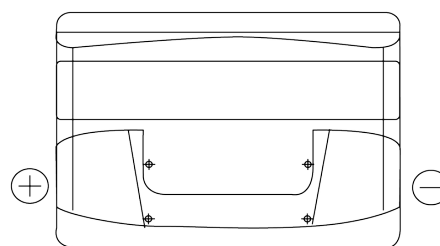

Product overview

Batteries for Cars

Formula FB741

Part number	FB741
Technology	Flooded
EAN/GTIN	3661024044561
Voltage	12 V
Capacity	74 Ah
CCA	680 A
Length	278 mm
Width	175 mm
Height	190 mm
Box size	L03
Polarity	ETN 1
Terminal Type	EN taper post
Hold Down	B13
Weights (subject of variation)	16.60 kg

Polarity

Terminal Type

Positive Terminal

Negative Terminal

Hold Down

Design, features and specifications are subject to change without notice. We disclaim any representation or warranty, express or implied, concerning the data or recommendations, and in no event shall be liable for any loss or damage claimed to have arisen as a result. Some products may not be available in your local market.