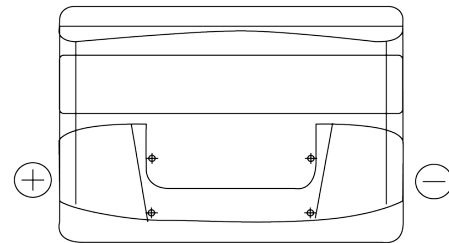

**Product overview**

Batteries for Cars

**Power DB741**

Part number	DB741
Technology	Flooded
EAN/GTIN	3661024024563
Voltage	12 V
Capacity	74 Ah
CCA	680 A
Length	278 mm
Width	175 mm
Height	190 mm
Box size	L03
Polarity	ETN 1
Terminal Type	EN taper post
Hold Down	B13
Weights (subject of variation)	16.60 kg

**Polarity**

**Terminal Type**

Positive Terminal

Negative Terminal

**Hold Down**

Design, features and specifications are subject to change without notice. We disclaim any representation or warranty, express or implied, concerning the data or recommendations, and in no event shall be liable for any loss or damage claimed to have arisen as a result. Some products may not be available in your local market.