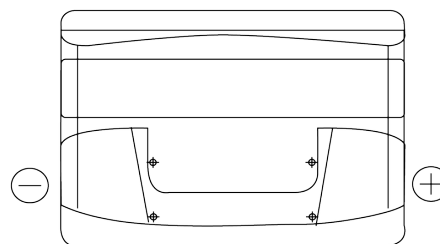

**Product overview**

Batteries for Cars

**Formula FB740**

Part number	FB740
Technology	Flooded
EAN/GTIN	3661024044554
Voltage	12 V
Capacity	74 Ah
CCA	680 A
Length	278 mm
Width	175 mm
Height	190 mm
Box size	L03
Polarity	ETN 0
Terminal Type	EN taper post
Hold Down	B13
Weights (subject of variation)	16.60 kg

**Polarity**

**Terminal Type**

Positive Terminal

Negative Terminal

**Hold Down**

Design, features and specifications are subject to change without notice. We disclaim any representation or warranty, express or implied, concerning the data or recommendations, and in no event shall be liable for any loss or damage claimed to have arisen as a result. Some products may not be available in your local market.