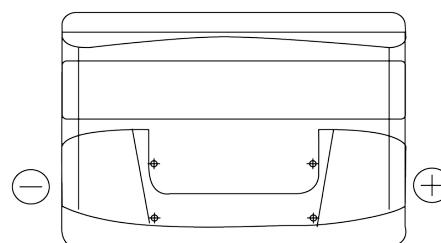

**Product overview**

Batteries for Cars

**Excell EB740**

Part number	EB740
Technology	Flooded
EAN/GTIN	3661024034555
Voltage	12 V
Capacity	74 Ah
CCA	680 A
Length	278 mm
Width	175 mm
Height	190 mm
Box size	L03
Polarity	ETN 0
Terminal Type	EN taper post
Hold Down	B13
Weights (subject of variation)	16.60 kg

**Polarity**

**Terminal Type**

Positive Terminal

Negative Terminal

**Hold Down**

Design, features and specifications are subject to change without notice. We disclaim any representation or warranty, express or implied, concerning the data or recommendations, and in no event shall be liable for any loss or damage claimed to have arisen as a result. Some products may not be available in your local market.