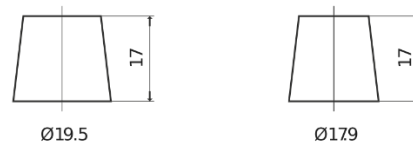

Product overview

Batteries for Cars

Power DB740

Part number	DB740
Technology	Flooded
EAN/GTIN	3661024024556
Voltage	12 V
Capacity	74 Ah
CCA	680 A
Length	278 mm
Width	175 mm
Height	190 mm
Box size	L03
Polarity	ETN 0
Terminal Type	EN taper post
Hold Down	B13
Weights (subject of variation)	16.60 kg

Polarity

Terminal Type

Positive Terminal

Negative Terminal

Hold Down

Design, features and specifications are subject to change without notice. We disclaim any representation or warranty, express or implied, concerning the data or recommendations, and in no event shall be liable for any loss or damage claimed to have arisen as a result. Some products may not be available in your local market.