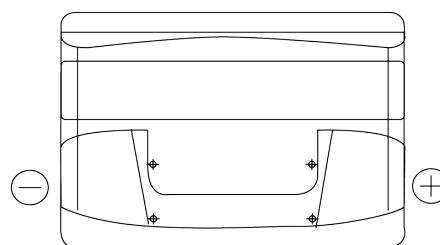

Product overview

Batteries for Cars

Power DB740

Part number	DB740
Technology	Flooded
EAN/GTIN	3661024024556
Voltage	12 V
Capacity	74 Ah
CCA	680 A
Length	278 mm
Width	175 mm
Height	190 mm
Box size	L03
Polarity	ETN 0
Terminal Type	EN taper post
Hold Down	B13
Weights (subject of variation)	16.60 kg

Polarity

Terminal Type

Positive Terminal

Negative Terminal

Hold Down

Design, features and specifications are subject to change without notice. We disclaim any representation or warranty, express or implied, concerning the data or recommendations, and in no event shall be liable for any loss or damage claimed to have arisen as a result. Some products may not be available in your local market.