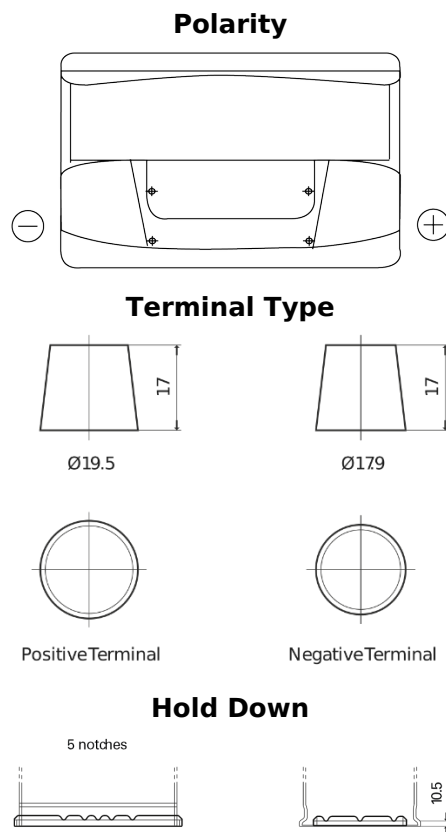

Product overview

Batteries for Marine and Leisure

Start EN750

Part number	EN750
Technology	Flooded
EAN/GTIN	3661024036085
Voltage	12 V
Capacity	74 Ah
CCA	680 A
MCA	750
Length	278 mm
Width	175 mm
Height	190 mm
Box size	L03
Polarity	ETN 0
Terminal Type	EN taper post
Hold Down	B13
Weights (subject of variation)	16.60 kg