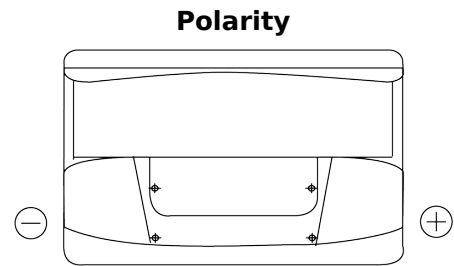

Product overview

Batteries for Cars

Standard FC700

Part number	FC700
Technology	Flooded
EAN/GTIN	3661024044820
Voltage	12 V
Capacity	70 Ah
CCA	640 A
Length	278 mm
Width	175 mm
Height	190 mm
Box size	L03
Polarity	ETN 0
Terminal Type	EN taper post
Hold Down	B13
Weights (subject of variation)	16.00 kg