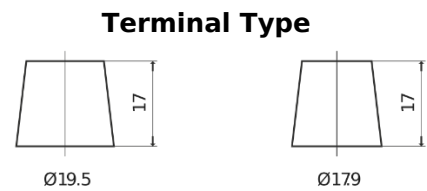

Product overview

Batteries for Cars

Standard FC700

Part number	FC700
Technology	Flooded
EAN/GTIN	3661024044820
Voltage	12 V
Capacity	70 Ah
CCA	640 A
Length	278 mm
Width	175 mm
Height	190 mm
Box size	L03
Polarity	ETN 0
Terminal Type	EN taper post
Hold Down	B13
Weights (subject of variation)	16.00 kg