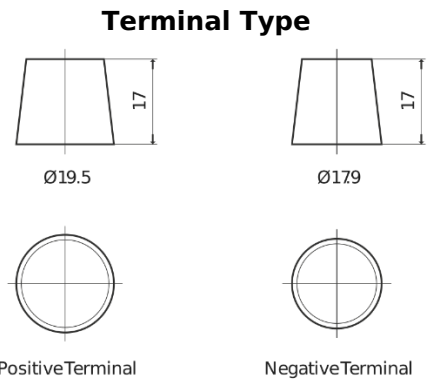

Product overview

Batteries for Marine and Leisure

Equipment ET550

Part number	ET550
Technology	Flooded
EAN/GTIN	3661024036344
Voltage	12 V
Capacity	80 Ah
Watt hour	550 Wh
Length	278 mm
Width	175 mm
Height	190 mm
Box size	L03
Polarity	ETN 0
Terminal Type	EN taper post
Hold Down	B13
Weights (subject of variation)	20.70 kg