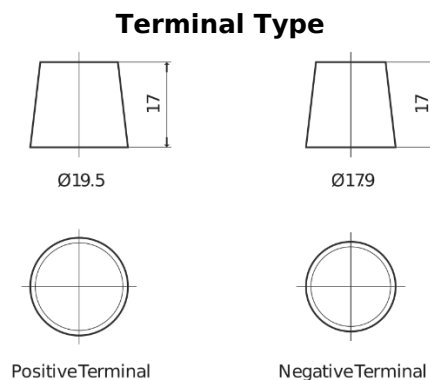

**Product overview**

Batteries for Marine and Leisure

**Equipment ET550**

Part number	ET550
Technology	Flooded
EAN/GTIN	3661024036344
Voltage	12 V
Capacity	80 Ah
Watt hour	550 Wh
Length	278 mm
Width	175 mm
Height	190 mm
Box size	L03
Polarity	ETN 0
Terminal Type	EN taper post
Hold Down	B13
Weights (subject of variation)	20.70 kg