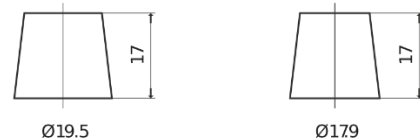

Product overview

Batteries for Cars

Premium EA640

Part number	EA640
Technology	Flooded
EAN/GTIN	3661024034227
Voltage	12 V
Capacity	64 Ah
CCA	640 A
Length	242 mm
Width	175 mm
Height	190 mm
Box size	L02
Polarity	ETN 0
Terminal Type	EN taper post
Hold Down	B13
Weights (subject of variation)	14.90 kg

Polarity

Terminal Type

Positive Terminal

Negative Terminal

Hold Down

Design, features and specifications are subject to change without notice. We disclaim any representation or warranty, express or implied, concerning the data or recommendations, and in no event shall be liable for any loss or damage claimed to have arisen as a result. Some products may not be available in your local market.