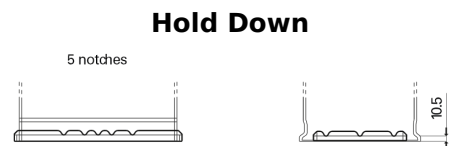

**Product overview**

Batteries for Cars

**Premium EA601**

Part number	EA601
Technology	Flooded
EAN/GTIN	3661024034234
Voltage	12 V
Capacity	60 Ah
CCA	600 A
Length	242 mm
Width	175 mm
Height	190 mm
Box size	L02
Polarity	ETN 1
Terminal Type	EN taper post
Hold Down	B13
Weights (subject of variation)	15.00 kg