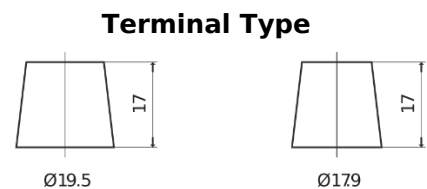

**Product overview**

Batteries for Cars

**Premium EA601**

Part number	EA601
Technology	Flooded
EAN/GTIN	3661024034234
Voltage	12 V
Capacity	60 Ah
CCA	600 A
Length	242 mm
Width	175 mm
Height	190 mm
Box size	L02
Polarity	ETN 1
Terminal Type	EN taper post
Hold Down	B13
Weights (subject of variation)	15.00 kg