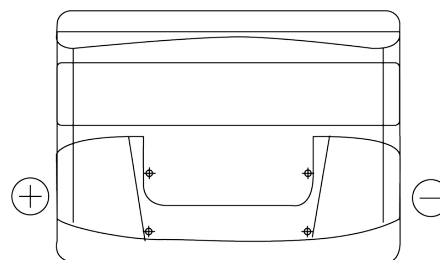

**Product overview**

Batteries for Cars

**Technica TB621**

Part number	TB621
Technology	Flooded
EAN/GTIN	3661024054546
Voltage	12 V
Capacity	62 Ah
CCA	540 A
Length	242 mm
Width	175 mm
Height	190 mm
Box size	L02
Polarity	ETN 1
Terminal Type	EN taper post
Hold Down	B13
Weights (subject of variation)	14.20 kg

**Polarity**

**Terminal Type**

Positive Terminal

Negative Terminal

**Hold Down**

Design, features and specifications are subject to change without notice. We disclaim any representation or warranty, express or implied, concerning the data or recommendations, and in no event shall be liable for any loss or damage claimed to have arisen as a result. Some products may not be available in your local market.