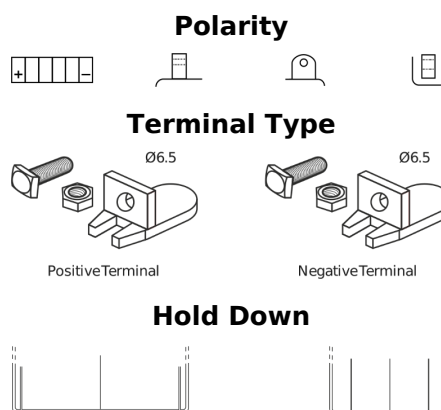

**Product overview**

Batteries for Motorcycles, ATVs, Snowmobiles, Garden

**GEL GEL12-30**

Part number	GEL12-30
Technology	GEL
EAN/GTIN	3661024034081
Voltage	12 V
Capacity	30.0 Ah
CCA	180 A
Length	197 mm
Width	132 mm
Height	186 mm
Box size	U01
Polarity	ETN 1
Terminal Type	EN full Ford lug
Hold Down	B0
Weights (subject of variation)	11.10 kg