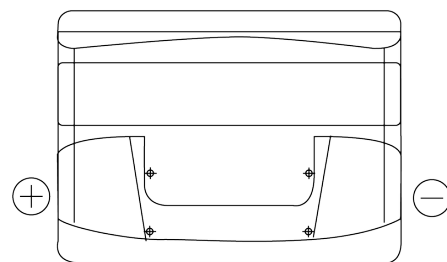

Product overview

Batteries for Cars

Formula FB621

Part number	FB621
Technology	Flooded
EAN/GTIN	3661024044547
Voltage	12 V
Capacity	62 Ah
CCA	540 A
Length	242 mm
Width	175 mm
Height	190 mm
Box size	L02
Polarity	ETN 1
Terminal Type	EN taper post
Hold Down	B13
Weights (subject of variation)	14.20 kg

Polarity

Terminal Type

Positive Terminal

Negative Terminal

Hold Down

Design, features and specifications are subject to change without notice. We disclaim any representation or warranty, express or implied, concerning the data or recommendations, and in no event shall be liable for any loss or damage claimed to have arisen as a result. Some products may not be available in your local market.