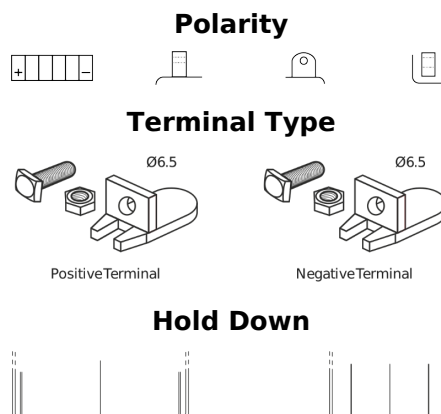

**Product overview**

Batteries for Motorcycles, ATVs, Snowmobiles, Garden

**GEL GEL12-30**

Part number	GEL12-30
Technology	GEL
EAN/GTIN	3661024034081
Voltage	12 V
Capacity	30.0 Ah
CCA	180 A
Length	197 mm
Width	132 mm
Height	186 mm
Box size	U01
Polarity	ETN 1
Terminal Type	EN full Ford lug
Hold Down	B0
Weights (subject of variation)	11.10 kg