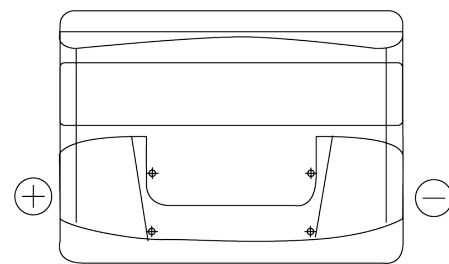

Product overview

Batteries for Cars

Power DB621

Part number	DB621
Technology	Flooded
EAN/GTIN	3661024024549
Voltage	12 V
Capacity	62 Ah
CCA	540 A
Length	242 mm
Width	175 mm
Height	190 mm
Box size	L02
Polarity	ETN 1
Terminal Type	EN taper post
Hold Down	B13
Weights (subject of variation)	14.20 kg

Polarity

Terminal Type

Positive Terminal

Negative Terminal

Hold Down

Design, features and specifications are subject to change without notice. We disclaim any representation or warranty, express or implied, concerning the data or recommendations, and in no event shall be liable for any loss or damage claimed to have arisen as a result. Some products may not be available in your local market.