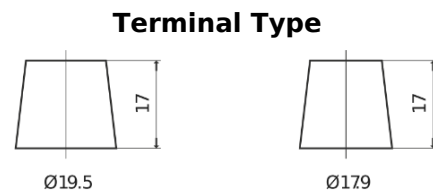

## EndurancePRO EFB FX1803

Part number	FX1803
Technology	EFB
EAN/GTIN	3661024046473
Voltage	12 V
Capacity	180.0 Ah
CCA	1000 A
Length	513 mm
Width	223 mm
Height	223 mm
Box size	D05
Polarity	ETN 3
Terminal Type	EN taper post
Hold Down	B0
Weights (subject of variation)	46.10 kg