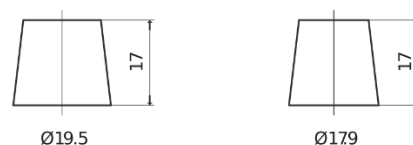

Terminal Type