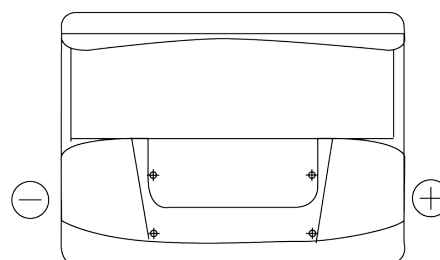

Product overview

Batteries for Cars

Technica TB620

Part number	TB620
Technology	Flooded
EAN/GTIN	3661024054539
Voltage	12 V
Capacity	62 Ah
CCA	540 A
Length	242 mm
Width	175 mm
Height	190 mm
Box size	L02
Polarity	ETN 0
Terminal Type	EN taper post
Hold Down	B13
Weights (subject of variation)	14.20 kg

Polarity

Terminal Type

Positive Terminal

Negative Terminal

Hold Down

Design, features and specifications are subject to change without notice. We disclaim any representation or warranty, express or implied, concerning the data or recommendations, and in no event shall be liable for any loss or damage claimed to have arisen as a result. Some products may not be available in your local market.