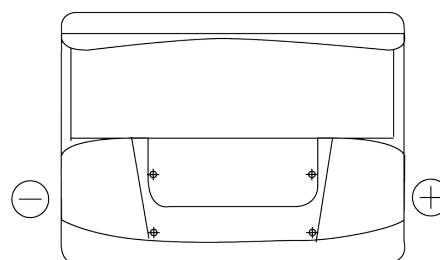

Product overview

Batteries for Cars

Excell EB620

Part number	EB620
Technology	Flooded
EAN/GTIN	3661024034531
Voltage	12 V
Capacity	62 Ah
CCA	540 A
Length	242 mm
Width	175 mm
Height	190 mm
Box size	L02
Polarity	ETN 0
Terminal Type	EN taper post
Hold Down	B13
Weights (subject of variation)	14.20 kg

Polarity

Terminal Type

Hold Down

Design, features and specifications are subject to change without notice. We disclaim any representation or warranty, express or implied, concerning the data or recommendations, and in no event shall be liable for any loss or damage claimed to have arisen as a result. Some products may not be available in your local market.