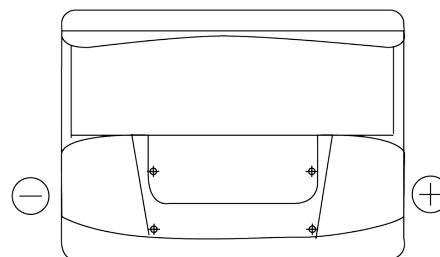

Product overview

Batteries for Cars

Standard FC550

| | |
|--------------------------------|---------------|
| Part number | FC550 |
| Technology | Flooded |
| EAN/GTIN | 3661024044806 |
| Voltage | 12 V |
| Capacity | 55 Ah |
| CCA | 460 A |
| Length | 242 mm |
| Width | 175 mm |
| Height | 190 mm |
| Box size | L02 |
| Polarity | ETN 0 |
| Terminal Type | EN taper post |
| Hold Down | B13 |
| Weights (subject of variation) | 13.50 kg |

Polarity

Terminal Type

Positive Terminal

Negative Terminal

Hold Down

Design, features and specifications are subject to change without notice. We disclaim any representation or warranty, express or implied, concerning the data or recommendations, and in no event shall be liable for any loss or damage claimed to have arisen as a result. Some products may not be available in your local market.