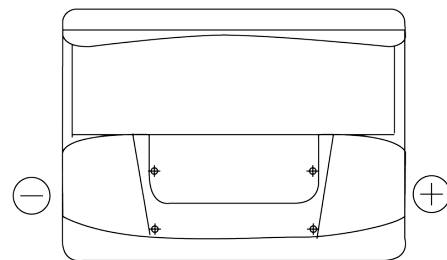

**Product overview**

Batteries for Cars

**Classic EC550**

Part number	EC550
Technology	Flooded
EAN/GTIN	3661024034807
Voltage	12 V
Capacity	55 Ah
CCA	460 A
Length	242 mm
Width	175 mm
Height	190 mm
Box size	L02
Polarity	ETN 0
Terminal Type	EN taper post
Hold Down	B13
Weights (subject of variation)	13.50 kg

**Polarity**

**Terminal Type**

Positive Terminal

Negative Terminal

**Hold Down**

Design, features and specifications are subject to change without notice. We disclaim any representation or warranty, express or implied, concerning the data or recommendations, and in no event shall be liable for any loss or damage claimed to have arisen as a result. Some products may not be available in your local market.