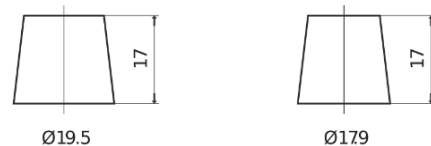

**Product overview**

Batteries for Cars

**AGM FK720**

Part number	FK720
Technology	AGM
EAN/GTIN	3661024047401
Voltage	12 V
Capacity	72.0 Ah
CCA	760 A
Length	278 mm
Width	175 mm
Height	190 mm
Box size	L03
Polarity	ETN 0
Terminal Type	EN taper post
Hold Down	B13
Weights (subject of variation)	20.60 kg

**Polarity**

**Terminal Type**

Positive Terminal

Negative Terminal

**Hold Down**

Design, features and specifications are subject to change without notice. We disclaim any representation or warranty, express or implied, concerning the data or recommendations, and in no event shall be liable for any loss or damage claimed to have arisen as a result. Some products may not be available in your local market.