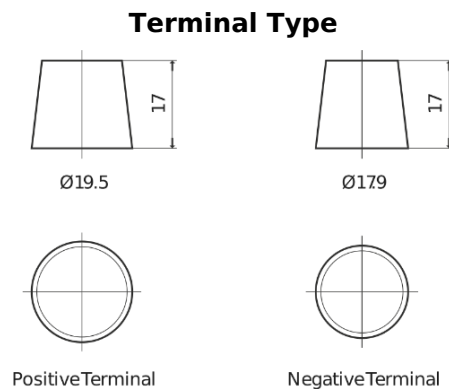

Product overview

Batteries for Trucks, Buses, Construction, Agriculture

PowerPRO Agri&Construction FJ2353

Part number	FJ2353
Technology	Flooded
EAN/GTIN	3661024046619
Voltage	12 V
Capacity	235.0 Ah
CCA	1450 A
Length	518 mm
Width	274 mm
Height	240 mm
Box size	D06
Polarity	ETN 3
Terminal Type	EN taper post
Hold Down	B0
Weights (subject of variation)	59.70 kg