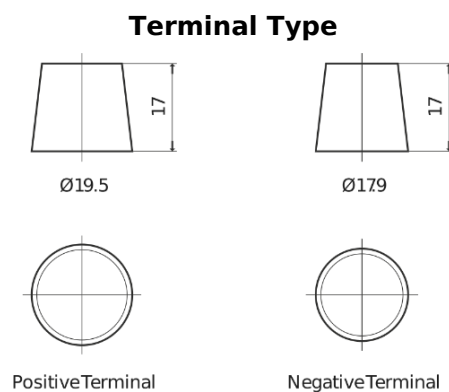

Product overview

Batteries for Trucks, Buses, Construction, Agriculture

PowerPRO Agri&Construction FJ2353

Part number	FJ2353
Technology	Flooded
EAN/GTIN	3661024046619
Voltage	12 V
Capacity	235.0 Ah
CCA	1450 A
Length	518 mm
Width	274 mm
Height	240 mm
Box size	D06
Polarity	ETN 3
Terminal Type	EN taper post
Hold Down	B0
Weights (subject of variation)	59.70 kg