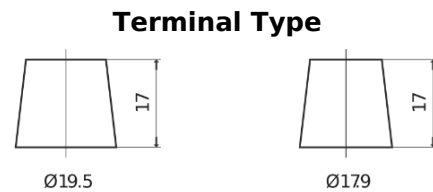

**Product overview**

Batteries for Trucks, Buses, Construction, Agriculture

**PowerPRO Agri&Construction FJ1523**

Part number	FJ1523
Technology	Flooded
EAN/GTIN	3661024046596
Voltage	12 V
Capacity	152.0 Ah
CCA	1130 A
Length	513 mm
Width	189 mm
Height	223 mm
Box size	D04
Polarity	ETN 3
Terminal Type	EN taper post
Hold Down	B0
Weights (subject of variation)	40.30 kg