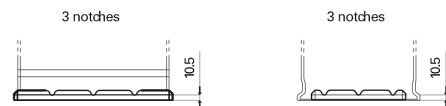

Product overview

Batteries for Trucks, Buses, Construction, Agriculture

PowerPRO Agri&Construction FJ1355

Part number	FJ1355
Technology	Flooded
EAN/GTIN	3661024046640
Voltage	12 V
Capacity	135.0 Ah
CCA	1000 A
Length	514 mm
Width	175 mm
Height	210 mm
Box size	DB8
Polarity	ETN 3
Terminal Type	EN taper post
Hold Down	B3
Weights (subject of variation)	36.00 kg

Polarity

Terminal Type

Positive Terminal

Negative Terminal

Hold Down

Design, features and specifications are subject to change without notice. We disclaim any representation or warranty, express or implied, concerning the data or recommendations, and in no event shall be liable for any loss or damage claimed to have arisen as a result. Some products may not be available in your local market.