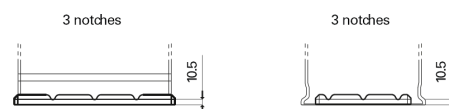

Product overview

Batteries for Trucks, Buses, Construction, Agriculture

PowerPRO Agri&Construction FJ1355

Part number	FJ1355
Technology	Flooded
EAN/GTIN	3661024046640
Voltage	12 V
Capacity	135.0 Ah
CCA	1000 A
Length	514 mm
Width	175 mm
Height	210 mm
Box size	DB8
Polarity	ETN 3
Terminal Type	EN taper post
Hold Down	B3
Weights (subject of variation)	36.00 kg

Polarity

Terminal Type

Hold Down

Design, features and specifications are subject to change without notice. We disclaim any representation or warranty, express or implied, concerning the data or recommendations, and in no event shall be liable for any loss or damage claimed to have arisen as a result. Some products may not be available in your local market.