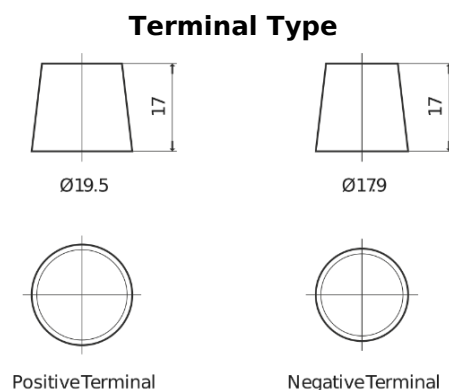

Product overview

Batteries for Trucks, Buses, Construction, Agriculture

StartPRO FG2253

Part number	FG2253
Technology	Flooded
EAN/GTIN	3661024047241
Voltage	12 V
Capacity	225.0 Ah
CCA	1200 A
Length	518 mm
Width	274 mm
Height	240 mm
Box size	D06
Polarity	ETN 3
Terminal Type	EN taper post
Hold Down	B0
Weights (subject of variation)	54.90 kg