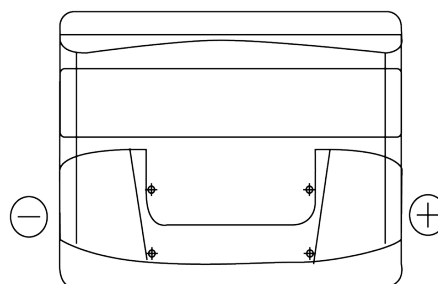

Product overview

Batteries for Cars

Standard TC440

Part number	TC440
Technology	Flooded
EAN/GTIN	3661024054782
Voltage	12 V
Capacity	44 Ah
CCA	360 A
Length	207 mm
Width	175 mm
Height	190 mm
Box size	L01
Polarity	ETN 0
Terminal Type	EN taper post
Hold Down	B13
Weights (subject of variation)	11.10 kg

Polarity

Terminal Type

Positive Terminal

Negative Terminal

Hold Down

Design, features and specifications are subject to change without notice. We disclaim any representation or warranty, express or implied, concerning the data or recommendations, and in no event shall be liable for any loss or damage claimed to have arisen as a result. Some products may not be available in your local market.