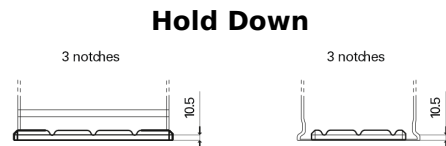

Product overview

Batteries for Trucks, Buses, Construction, Agriculture

StartPRO FG1806

Part number	FG1806
Technology	Flooded
EAN/GTIN	3661024045506
Voltage	12 V
Capacity	180.0 Ah
CCA	1000 A
Length	510 mm
Width	218 mm
Height	225 mm
Box size	D09
Polarity	ETN 4
Terminal Type	EN taper post
Hold Down	B3
Weights (subject of variation)	43.00 kg