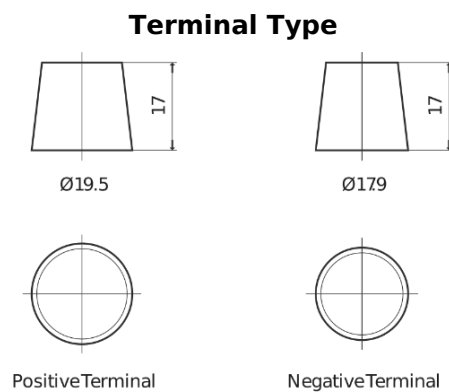

Product overview

Batteries for Trucks, Buses, Construction, Agriculture

StartPRO FG1803

Part number	FG1803
Technology	Flooded
EAN/GTIN	3661024045445
Voltage	12 V
Capacity	180.0 Ah
CCA	1000 A
Length	513 mm
Width	223 mm
Height	223 mm
Box size	D05
Polarity	ETN 3
Terminal Type	EN taper post
Hold Down	B0
Weights (subject of variation)	42.80 kg