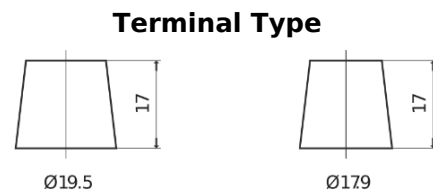

**Product overview**

Batteries for Trucks, Buses, Construction, Agriculture

**StartPRO FG1803**

Part number	FG1803
Technology	Flooded
EAN/GTIN	3661024045445
Voltage	12 V
Capacity	180.0 Ah
CCA	1000 A
Length	513 mm
Width	223 mm
Height	223 mm
Box size	D05
Polarity	ETN 3
Terminal Type	EN taper post
Hold Down	B0
Weights (subject of variation)	42.80 kg