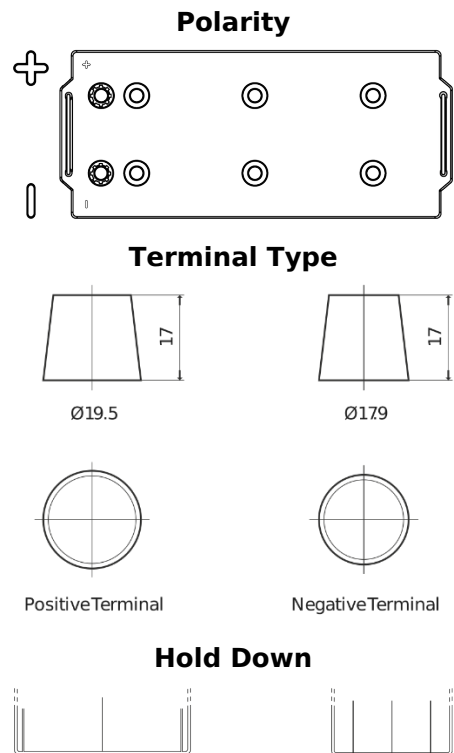

Product overview

Batteries for Trucks, Buses, Construction, Agriculture

StartPRO FG1803

Part number	FG1803
Technology	Flooded
EAN/GTIN	3661024045445
Voltage	12 V
Capacity	180.0 Ah
CCA	1000 A
Length	513 mm
Width	223 mm
Height	223 mm
Box size	D05
Polarity	ETN 3
Terminal Type	EN taper post
Hold Down	B0
Weights (subject of variation)	42.80 kg