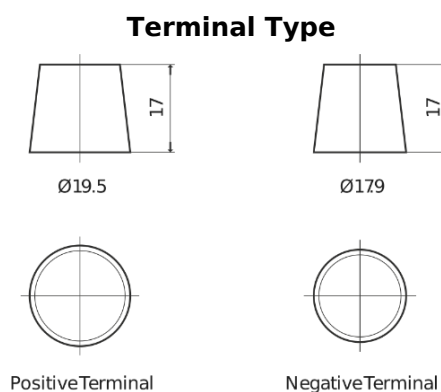

Product overview

Batteries for Trucks, Buses, Construction, Agriculture

StartPRO FG1803

Part number	FG1803
Technology	Flooded
EAN/GTIN	3661024045445
Voltage	12 V
Capacity	180.0 Ah
CCA	1000 A
Length	513 mm
Width	223 mm
Height	223 mm
Box size	D05
Polarity	ETN 3
Terminal Type	EN taper post
Hold Down	B0
Weights (subject of variation)	42.80 kg