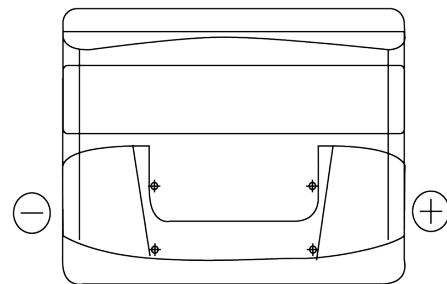

Product overview

Batteries for Cars

Classic EC440

Part number	EC440
Technology	Flooded
EAN/GTIN	3661024034784
Voltage	12 V
Capacity	44 Ah
CCA	360 A
Length	207 mm
Width	175 mm
Height	190 mm
Box size	L01
Polarity	ETN 0
Terminal Type	EN taper post
Hold Down	B13
Weights (subject of variation)	11.10 kg

Polarity

Terminal Type

Positive Terminal

Negative Terminal

Hold Down

Design, features and specifications are subject to change without notice. We disclaim any representation or warranty, express or implied, concerning the data or recommendations, and in no event shall be liable for any loss or damage claimed to have arisen as a result. Some products may not be available in your local market.