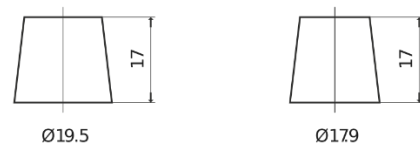

Terminal Type