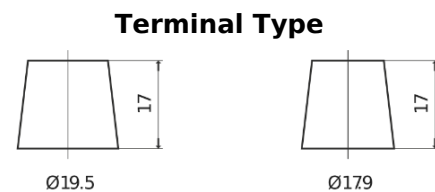

Product overview

Batteries for Trucks, Buses, Construction, Agriculture

StartPRO FG1403

Part number	FG1403
Technology	Flooded
EAN/GTIN	3661024045421
Voltage	12 V
Capacity	140.0 Ah
CCA	800 A
Length	513 mm
Width	189 mm
Height	223 mm
Box size	D04
Polarity	ETN 3
Terminal Type	EN taper post
Hold Down	B0
Weights (subject of variation)	34.10 kg