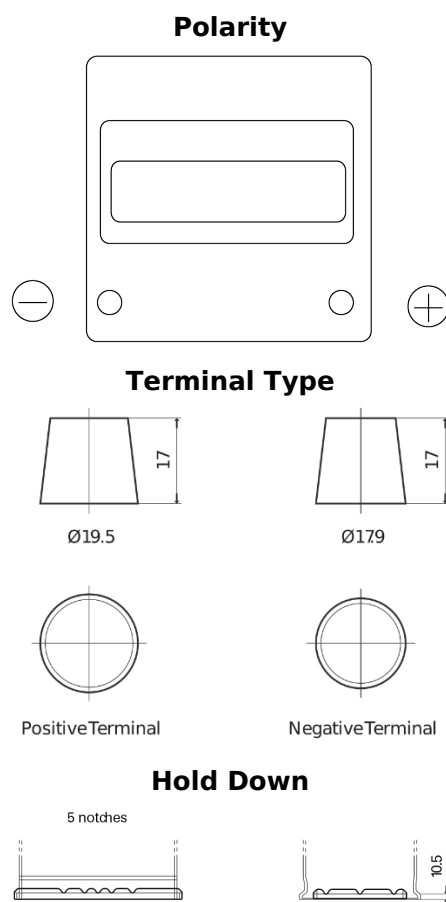

Product overview

Batteries for Cars

Technica TB440

Part number	TB440
Technology	Flooded
EAN/GTIN	3661024054508
Voltage	12 V
Capacity	44 Ah
CCA	400 A
Length	175 mm
Width	175 mm
Height	190 mm
Box size	L00
Polarity	ETN 0
Terminal Type	EN taper post
Hold Down	B13
Weights (subject of variation)	10.70 kg