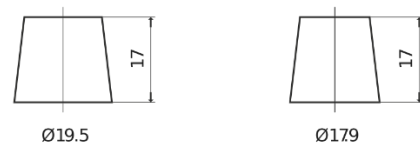

**Product overview**

Batteries for Cars

**Excell EB440**

Part number	EB440
Technology	Flooded
EAN/GTIN	3661024034500
Voltage	12 V
Capacity	44 Ah
CCA	400 A
Length	175 mm
Width	175 mm
Height	190 mm
Box size	L00
Polarity	ETN 0
Terminal Type	EN taper post
Hold Down	B13
Weights (subject of variation)	10.70 kg

**Polarity**

**Terminal Type**

Positive Terminal

Negative Terminal

**Hold Down**

Design, features and specifications are subject to change without notice. We disclaim any representation or warranty, express or implied, concerning the data or recommendations, and in no event shall be liable for any loss or damage claimed to have arisen as a result. Some products may not be available in your local market.