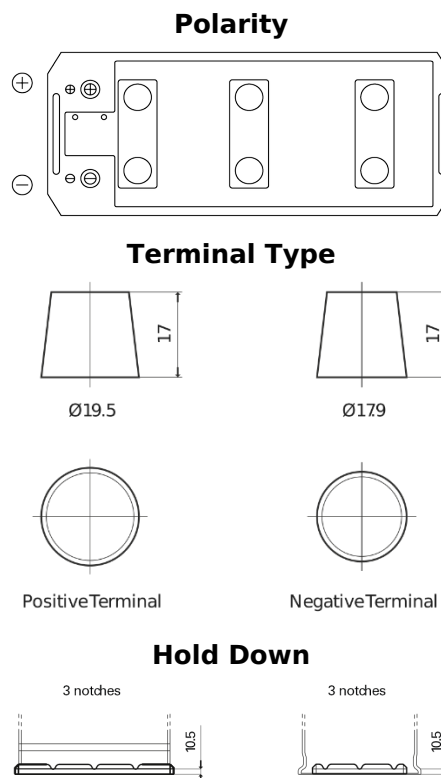

Product overview

Batteries for Trucks, Buses, Construction, Agriculture

StartPRO FG1355

Part number	FG1355
Technology	Flooded
EAN/GTIN	3661024045520
Voltage	12 V
Capacity	135.0 Ah
CCA	1000 A
Length	514 mm
Width	175 mm
Height	210 mm
Box size	DB8
Polarity	ETN 3
Terminal Type	EN taper post
Hold Down	B3
Weights (subject of variation)	36.00 kg