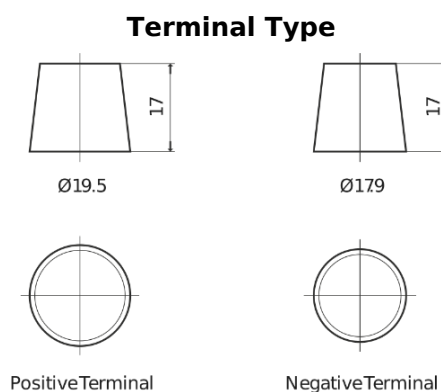

Product overview

Batteries for Trucks, Buses, Construction, Agriculture

StartPRO FG1353

Part number	FG1353
Technology	Flooded
EAN/GTIN	3661024045544
Voltage	12 V
Capacity	135.0 Ah
CCA	1000 A
Length	514 mm
Width	218 mm
Height	210 mm
Box size	DB9
Polarity	ETN 3
Terminal Type	EN taper post
Hold Down	B0
Weights (subject of variation)	39.80 kg