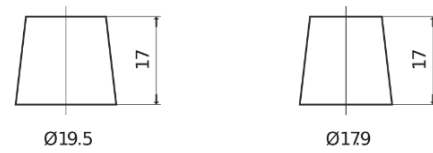

Terminal Type