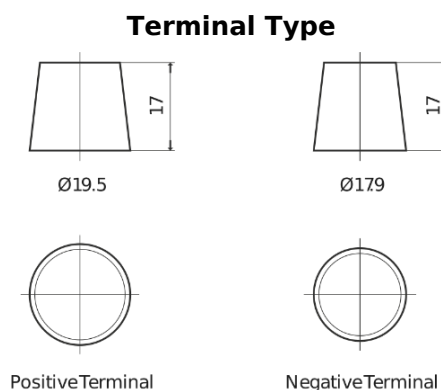

**Product overview**

Batteries for Trucks, Buses, Construction, Agriculture

**StartPRO FG1206**

Part number	FG1206
Technology	Flooded
EAN/GTIN	3661024046565
Voltage	12 V
Capacity	120.0 Ah
CCA	680 A
Length	510 mm
Width	175 mm
Height	225 mm
Box size	D08
Polarity	ETN 4
Terminal Type	EN taper post
Hold Down	B3
Weights (subject of variation)	31.80 kg