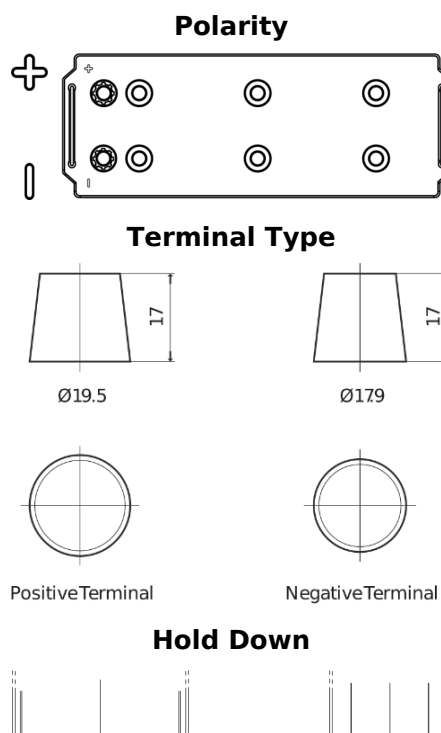

Product overview

Batteries for Trucks, Buses, Construction, Agriculture

StartPRO FG1203

Part number	FG1203
Technology	Flooded
EAN/GTIN	3661024046541
Voltage	12 V
Capacity	120.0 Ah
CCA	680 A
Length	513 mm
Width	189 mm
Height	223 mm
Box size	D04
Polarity	ETN 3
Terminal Type	EN taper post
Hold Down	B0
Weights (subject of variation)	32.50 kg