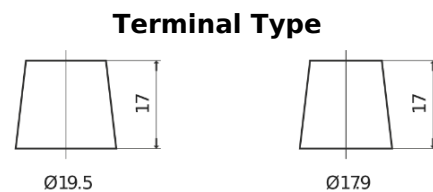

**Product overview**

Batteries for Trucks, Buses, Construction, Agriculture

**StartPRO FG1203**

Part number	FG1203
Technology	Flooded
EAN/GTIN	3661024046541
Voltage	12 V
Capacity	120.0 Ah
CCA	680 A
Length	513 mm
Width	189 mm
Height	223 mm
Box size	D04
Polarity	ETN 3
Terminal Type	EN taper post
Hold Down	B0
Weights (subject of variation)	32.50 kg