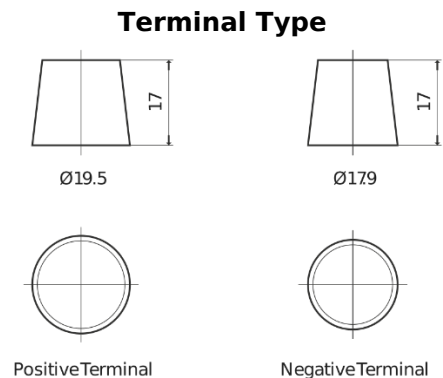

Product overview

Batteries for Marine and Leisure

Vintage EU77-6

Part number	EU77-6
Technology	Flooded
EAN/GTIN	3661024036177
Voltage	6 V
Capacity	77 Ah
CCA	650 A
Length	215 mm
Width	169 mm
Height	184 mm
Box size	H02
Polarity	ETN 0
Terminal Type	EN taper post
Hold Down	B6
Weights (subject of variation)	11.10 kg