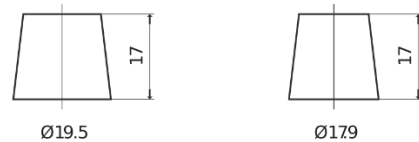

Product overview

Batteries for Marine and Leisure

Equipment GEL ES1000-6

Part number	ES1000-6
Technology	GEL
EAN/GTIN	3661024035811
Voltage	6 V
Capacity	195 Ah
Watt hour	1000 Wh
Length	244 mm
Width	190 mm
Height	275 mm
Box size	GC2
Polarity	ETN 0
Terminal Type	EN taper post
Hold Down	B0
Weights (subject of variation)	28.00 kg

Polarity

Terminal Type

Positive Terminal

Negative Terminal

Hold Down

Design, features and specifications are subject to change without notice. We disclaim any representation or warranty, express or implied, concerning the data or recommendations, and in no event shall be liable for any loss or damage claimed to have arisen as a result. Some products may not be available in your local market.