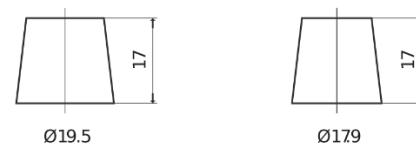

Product overview

Batteries for Marine and Leisure

Equipment GEL ES1000-6

Part number	ES1000-6
Technology	GEL
EAN/GTIN	3661024035811
Voltage	6 V
Capacity	195 Ah
Watt hour	1000 Wh
Length	244 mm
Width	190 mm
Height	275 mm
Box size	GC2
Polarity	ETN 0
Terminal Type	EN taper post
Hold Down	B0
Weights (subject of variation)	28.00 kg

Polarity

Terminal Type

Positive Terminal

Negative Terminal

Hold Down

Design, features and specifications are subject to change without notice. We disclaim any representation or warranty, express or implied, concerning the data or recommendations, and in no event shall be liable for any loss or damage claimed to have arisen as a result. Some products may not be available in your local market.