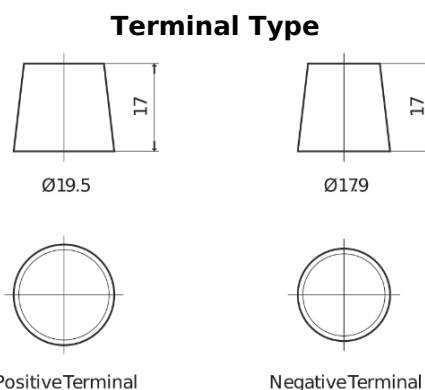

Product overview

Batteries for Trucks, Buses, Construction, Agriculture

PowerPRO FF2353

Part number	FF2353
Technology	Flooded
EAN/GTIN	3661024045322
Voltage	12 V
Capacity	235.0 Ah
CCA	1300 A
Length	518 mm
Width	274 mm
Height	240 mm
Box size	D06
Polarity	ETN 3
Terminal Type	EN taper post
Hold Down	B0
Weights (subject of variation)	56.30 kg