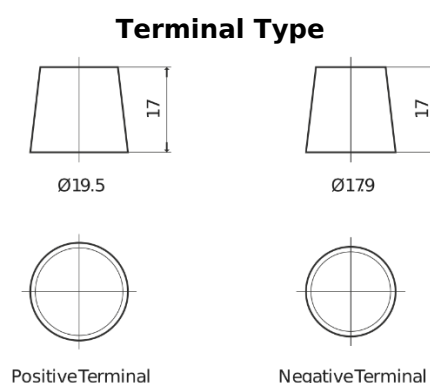

Product overview

Batteries for Trucks, Buses, Construction, Agriculture

PowerPRO FF1453

Part number	FF1453
Technology	Flooded
EAN/GTIN	3661024045308
Voltage	12 V
Capacity	145.0 Ah
CCA	900 A
Length	513 mm
Width	189 mm
Height	223 mm
Box size	D04
Polarity	ETN 3
Terminal Type	EN taper post
Hold Down	B0
Weights (subject of variation)	35.90 kg