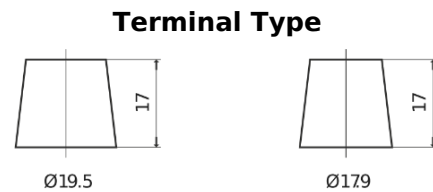

**Product overview**

Batteries for Trucks, Buses, Construction, Agriculture

**PowerPRO FF1453**

Part number	FF1453
Technology	Flooded
EAN/GTIN	3661024045308
Voltage	12 V
Capacity	145.0 Ah
CCA	900 A
Length	513 mm
Width	189 mm
Height	223 mm
Box size	D04
Polarity	ETN 3
Terminal Type	EN taper post
Hold Down	B0
Weights (subject of variation)	35.90 kg