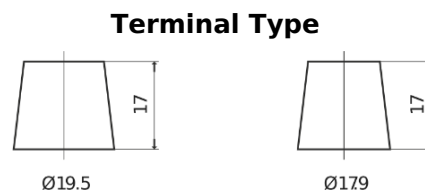

**Product overview**

Batteries for Trucks, Buses, Construction, Agriculture

**PowerPRO FF1453**

Part number	FF1453
Technology	Flooded
EAN/GTIN	3661024045308
Voltage	12 V
Capacity	145.0 Ah
CCA	900 A
Length	513 mm
Width	189 mm
Height	223 mm
Box size	D04
Polarity	ETN 3
Terminal Type	EN taper post
Hold Down	B0
Weights (subject of variation)	35.90 kg