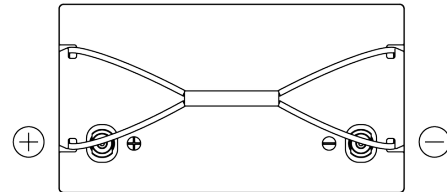

Product overview

Batteries for Marine and Leisure

Equipment Li-Ion EV1300/24

Part number	EV1300/24
Technology	Li-Ion
EAN/GTIN	3661024037693
Voltage	24 V
Capacity	50 Ah
Watt hour	1300 Wh
Length	307 mm
Width	170 mm
Height	215 mm
Box size	G77
Polarity	ETN 1
Terminal Type	Female M8
Hold Down	B0
Weights (subject of variation)	12.00 kg

Polarity

Terminal Type

Hold Down

Design, features and specifications are subject to change without notice. We disclaim any representation or warranty, express or implied, concerning the data or recommendations, and in no event shall be liable for any loss or damage claimed to have arisen as a result. Some products may not be available in your local market.