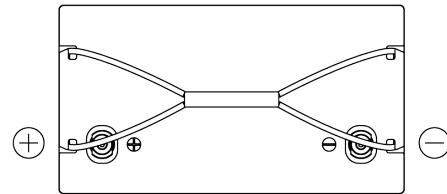

Product overview

Batteries for Marine and Leisure

Equipment Li-Ion EV1300/24

| | |
|--------------------------------|---------------|
| Part number | EV1300/24 |
| Technology | Li-Ion |
| EAN/GTIN | 3661024037693 |
| Voltage | 24 V |
| Capacity | 50 Ah |
| Watt hour | 1300 Wh |
| Length | 307 mm |
| Width | 170 mm |
| Height | 216 mm |
| Box size | G77 |
| Polarity | ETN 1 |
| Terminal Type | Female M8 |
| Hold Down | B0 |
| Weights (subject of variation) | 12.00 kg |

Polarity

Terminal Type

Hold Down

Design, features and specifications are subject to change without notice. We disclaim any representation or warranty, express or implied, concerning the data or recommendations, and in no event shall be liable for any loss or damage claimed to have arisen as a result. Some products may not be available in your local market.