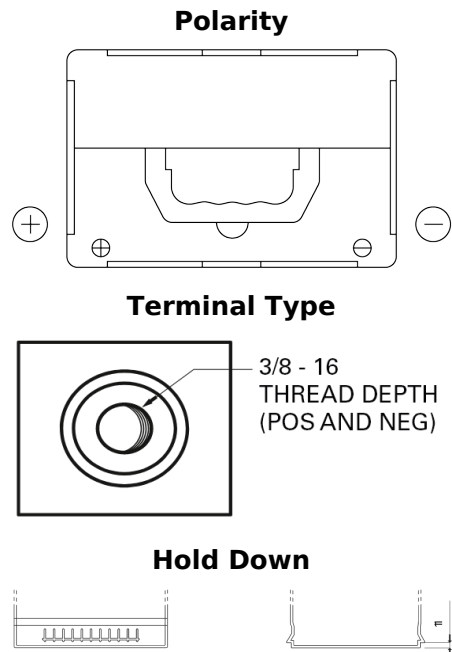

Product overview

Batteries for Cars

Technica TB558

Part number	TB558
Technology	Flooded
EAN/GTIN	3661024057158
Voltage	12 V
Capacity	55 Ah
CCA	620 A
Length	230 mm
Width	180 mm
Height	186 mm
Box size	G75
Polarity	ETN 1
Terminal Type	SAE S 3/8" side Terminal
Hold Down	B7
Weights (subject of variation)	14.20 kg