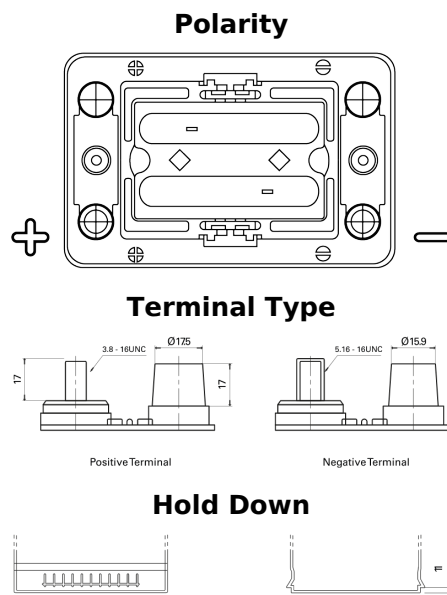

Product overview

Batteries for Trucks, Buses, Construction, Agriculture

PowerPRO Agri&Construction TJ050C

Part number	TJ050C
Technology	AGM
EAN/GTIN	3661024056793
Voltage	12 V
Capacity	50 Ah
CCA	800 A
Length	260 mm
Width	173 mm
Height	206 mm
Box size	G34
Polarity	ETN 1
Terminal Type	SAE M 3/8" - 5/16" taper&stud
Hold Down	B7
Weights (subject of variation)	17.90 kg