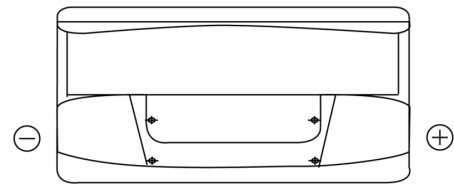

Product overview

Batteries for Cars

Standard FC900

Part number	FC900
Technology	Flooded
EAN/GTIN	3661024044837
Voltage	12 V
Capacity	90.0 Ah
CCA	720 A
Length	353 mm
Width	175 mm
Height	190 mm
Box size	L05
Polarity	ETN 0
Terminal Type	EN taper post
Hold Down	B13
Weights (subject of variation)	20.50 kg

Polarity

Terminal Type

Positive Terminal

Negative Terminal

Hold Down

Design, features and specifications are subject to change without notice. We disclaim any representation or warranty, express or implied, concerning the data or recommendations, and in no event shall be liable for any loss or damage claimed to have arisen as a result. Some products may not be available in your local market.