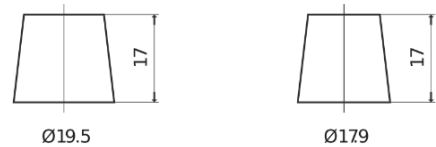

Product overview

Batteries for Cars

Standard FC700

Part number	FC700
Technology	Flooded
EAN/GTIN	3661024044820
Voltage	12 V
Capacity	70.0 Ah
CCA	640 A
Length	278 mm
Width	175 mm
Height	190 mm
Box size	L03
Polarity	ETN 0
Terminal Type	EN taper post
Hold Down	B13
Weights (subject of variation)	16.00 kg

Polarity

Terminal Type

Positive Terminal

Negative Terminal

Hold Down

Design, features and specifications are subject to change without notice. We disclaim any representation or warranty, express or implied, concerning the data or recommendations, and in no event shall be liable for any loss or damage claimed to have arisen as a result. Some products may not be available in your local market.