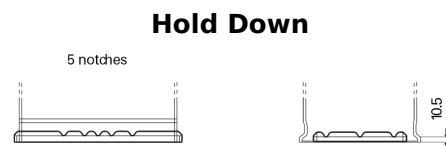

**Product overview**

Batteries for Cars

**Standard FC652**

Part number	FC652
Technology	Flooded
EAN/GTIN	3661024044868
Voltage	12 V
Capacity	65.0 Ah
CCA	540 A
Length	278 mm
Width	175 mm
Height	175 mm
Box size	LB3
Polarity	ETN 0
Terminal Type	EN taper post
Hold Down	B13
Weights (subject of variation)	14.50 kg