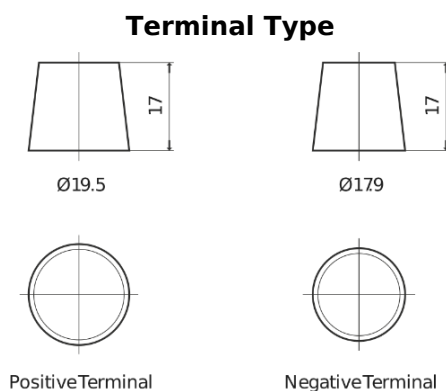

**Product overview**

Batteries for Cars

**Standard FC652**

Part number	FC652
Technology	Flooded
EAN/GTIN	3661024044868
Voltage	12 V
Capacity	65.0 Ah
CCA	540 A
Length	278 mm
Width	175 mm
Height	175 mm
Box size	LB3
Polarity	ETN 0
Terminal Type	EN taper post
Hold Down	B13
Weights (subject of variation)	14.50 kg