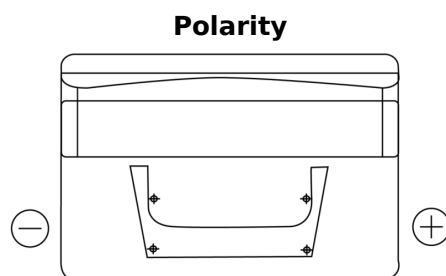

**Product overview**

Batteries for Cars

**Standard FC652**

Part number	FC652
Technology	Flooded
EAN/GTIN	3661024044868
Voltage	12 V
Capacity	65.0 Ah
CCA	540 A
Length	278 mm
Width	175 mm
Height	175 mm
Box size	LB3
Polarity	ETN 0
Terminal Type	EN taper post
Hold Down	B13
Weights (subject of variation)	14.50 kg