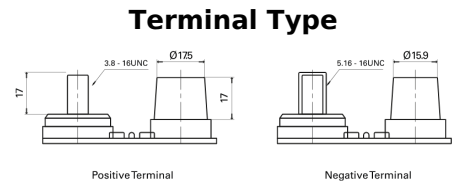

**Product overview**

Batteries for Trucks, Buses, Construction, Agriculture

**PowerPRO Agri&Construction EJ050C**

Part number	EJ050C
Technology	AGM
EAN/GTIN	3661024036979
Voltage	12 V
Capacity	50 Ah
CCA	800 A
Length	260 mm
Width	173 mm
Height	206 mm
Box size	G34
Polarity	ETN 1
Terminal Type	SAE M 3/8"- 5/16" taper&stud
Hold Down	B7
Weights (subject of variation)	17.90 kg