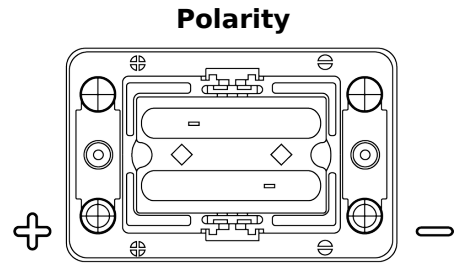

Product overview

Batteries for Marine and Leisure

Start AGM EM1000

Part number	EM1000
Technology	AGM
EAN/GTIN	3661024036023
Voltage	12 V
Capacity	50 Ah
CCA	800 A
MCA	1000
Length	260 mm
Width	173 mm
Height	206 mm
Box size	G34
Polarity	ETN 1
Terminal Type	SAE M 3/8"- 5/16" taper&stud
Hold Down	B7
Weights (subject of variation)	17.90 kg