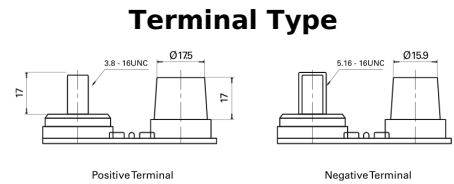

Product overview

Batteries for Marine and Leisure

Start AGM EM1000

Part number	EM1000
Technology	AGM
EAN/GTIN	3661024036023
Voltage	12 V
Capacity	50 Ah
CCA	800 A
MCA	1000
Length	260 mm
Width	173 mm
Height	206 mm
Box size	G34
Polarity	ETN 1
Terminal Type	SAE M 3/8"- 5/16" taper&stud
Hold Down	B7
Weights (subject of variation)	17.90 kg